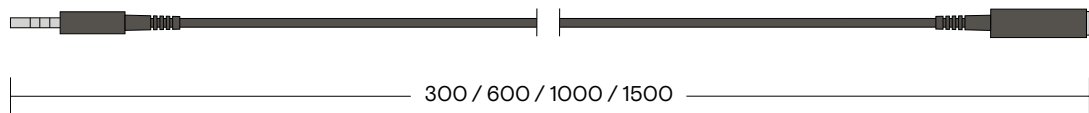

Verlengset

1. PRO3
2. CUBE

Alle maten in mm.

1