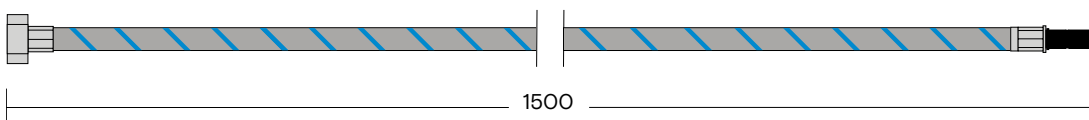

Alle maten in mm.

Verlengset

1. PRO3
2. CUBE

Alle maten in mm.

1

2

CUBE

1. CUBE CO₂-cilinder en magneethouder

Alle maten in mm.

1

Cold Water Filter (AC+HF)

1. Cold Water Filter (AC+HF)

Alle maten in mm.

Scale Control R

1. Scale Control R

Alle maten in mm.