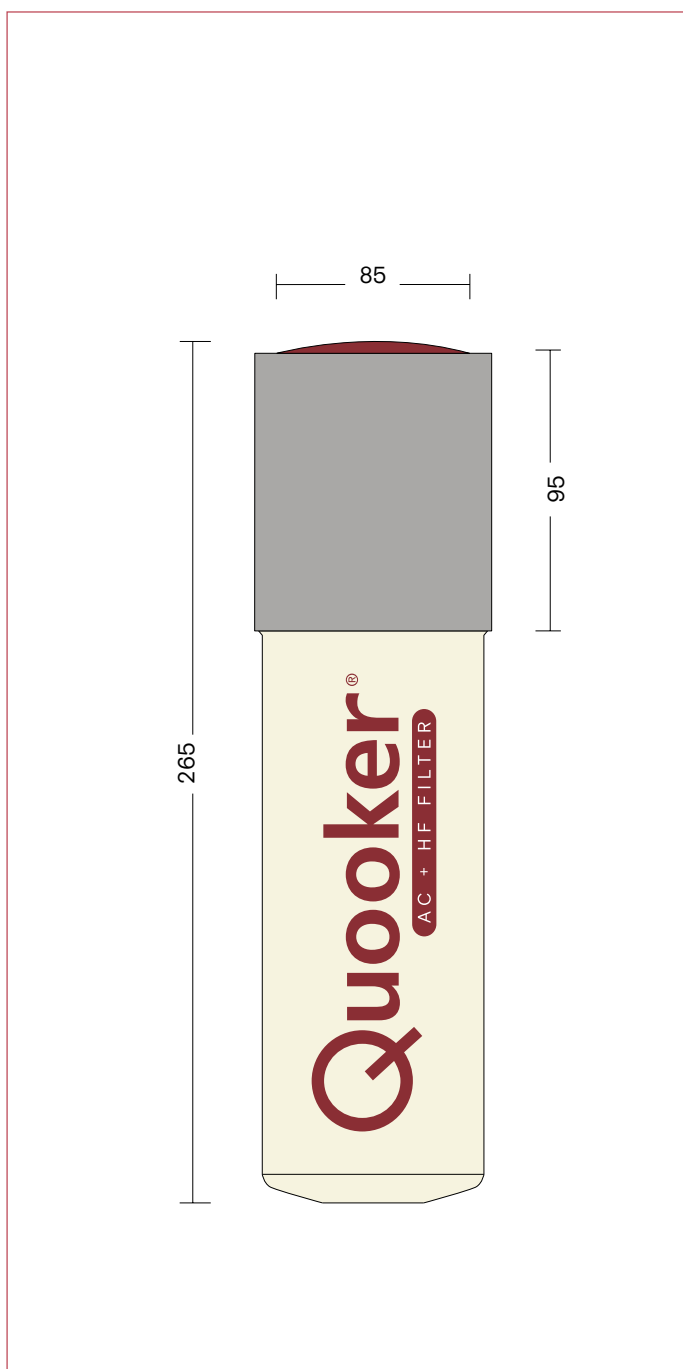

Alle maten in mm.

1

Cold Water Filter (AC+HF)

1. Cold Water Filter (AC+HF)

Alle maten in mm.

Scale Control R

1. Scale Control R

Alle maten in mm.