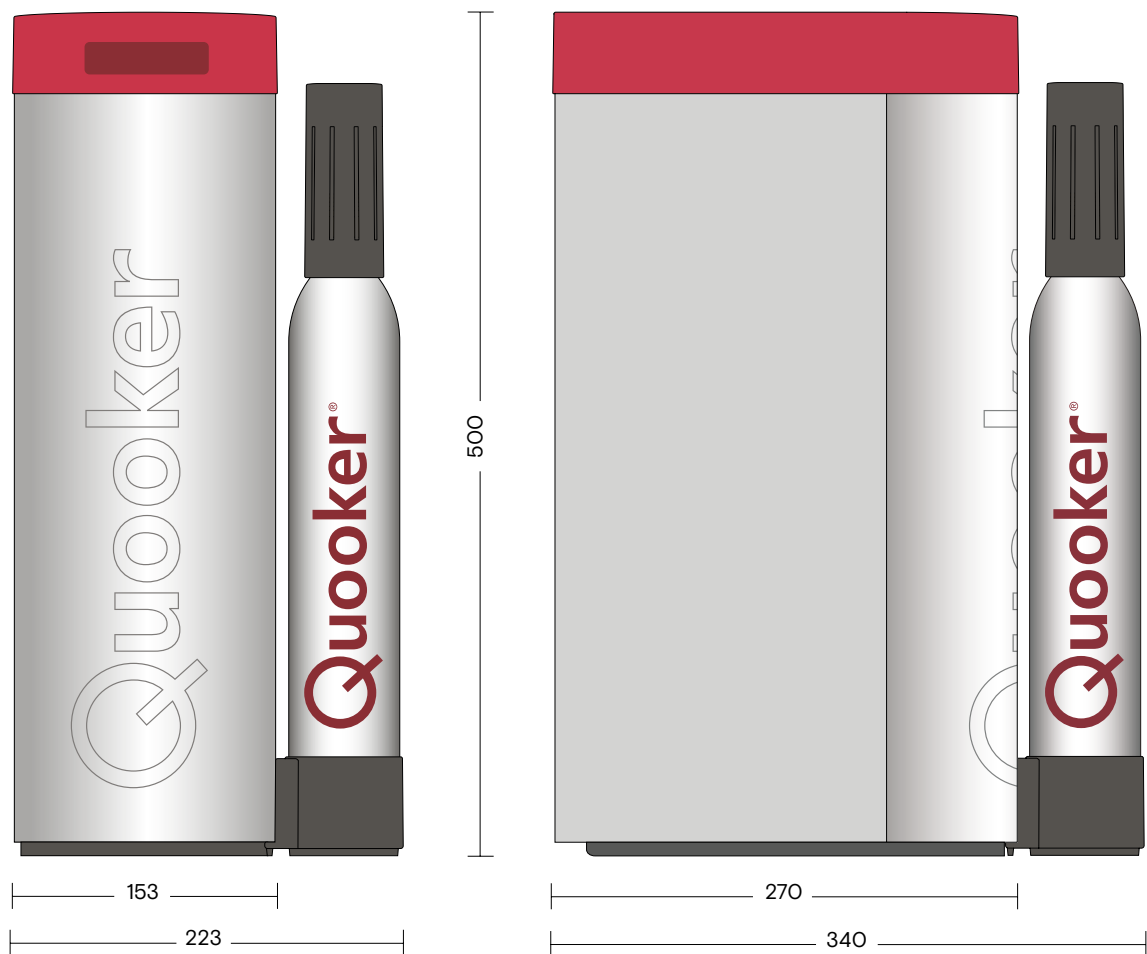

Alle maten in mm.

Verlengset

1. PRO3
2. CUBE

Alle maten in mm.

1

2

CUBE

1. CUBE CO₂-cilinder en magneethouder

Alle maten in mm.

1

Cold Water Filter (AC+HF)

1. Cold Water Filter (AC+HF)

Alle maten in mm.

Scale Control R

1. Scale Control R

Alle maten in mm.