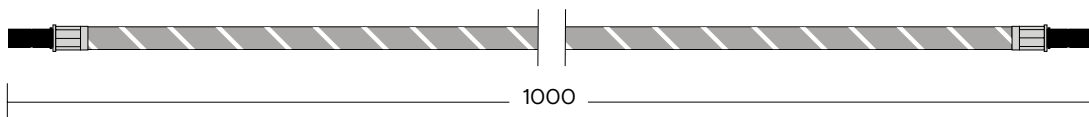

Alle maten in mm.

Verlengset

1. PRO3
2. CUBE

Alle maten in mm.

1

2

CUBE

1. CUBE CO₂-cilinder en magneethouder

Alle maten in mm.

1

Cold Water Filter (AC+HF)

1. Cold Water Filter (AC+HF)

Alle maten in mm.

Scale Control R

1. Scale Control R

Alle maten in mm.