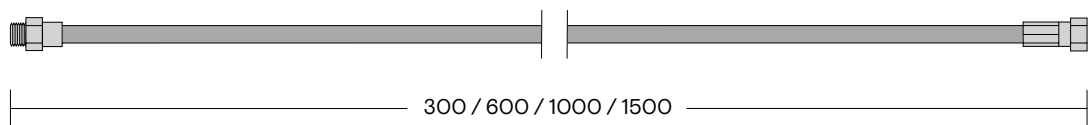

Alle maten in mm.

Verlengset

1. PRO3
2. CUBE

Alle maten in mm.

1

2

CUBE

1. CUBE CO₂-cilinder en magneethouder

Alle maten in mm.

1

Cold Water Filter (AC+HF)

1. Cold Water Filter (AC+HF)

Alle maten in mm.

Scale Control R

1. Scale Control R

Alle maten in mm.